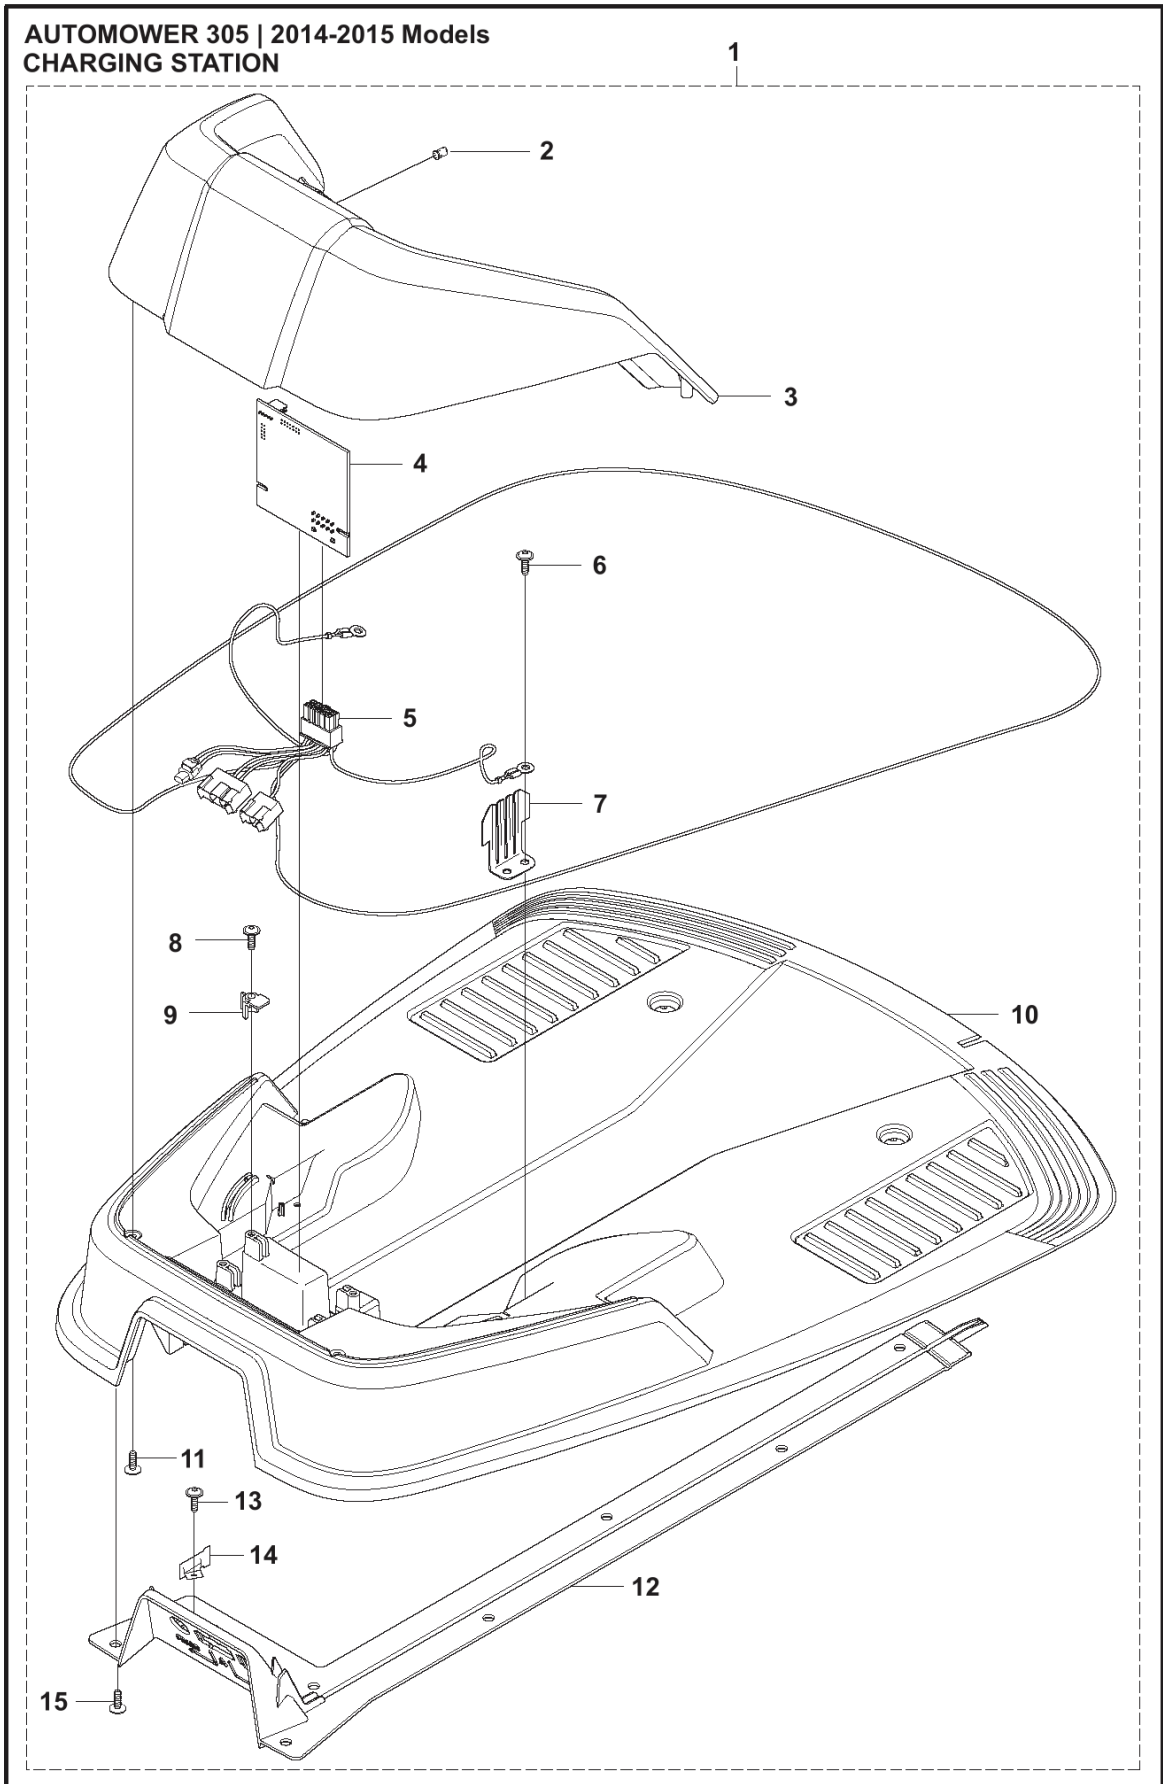

**AUTOMOWER 305 | 2014-2015 Models
CHARGING STATION**

PXM_REF	PXM_PARTNO	BESKRIVELSE	PXM_REMARK	
1	576636707	LADESTATION	Charging station compl.GREY	1
1	576636704	LADESTATION	Charging station compl.GREY (UK/IR)	1
2	535128702	DIODELINSE		1
3	575708402	LADESTATION	grey	1
4	576242601	KREDSKORT		1
5	574476502	LEDNING KPL	UK/IR	1
5	581225901	KABLAGE KPL		1
6	575543314	SCREW	grey 14mm	2
7	575850001	CHARGER CONTACT	Contacts, charging station	2
8	575543314	SCREW	grey 14mm	2
9	535127901	FÆSTE		2
10	581551901	LADESTATION		1
11	575543314	SCREW	grey 14mm	4
12	575708501	LADESTATION	UK/IR	1
12	581011701	LADESTATION		1
13	575543314	SCREW	grey 14mm	1
14	581011601	FÆSTE		1
15	575543314	SCREW	grey 14mm	4